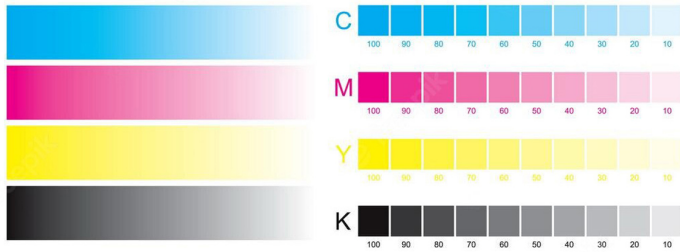

CMYK Test Page

test-print.com

COLOR PRINT TEST CALIBRATION