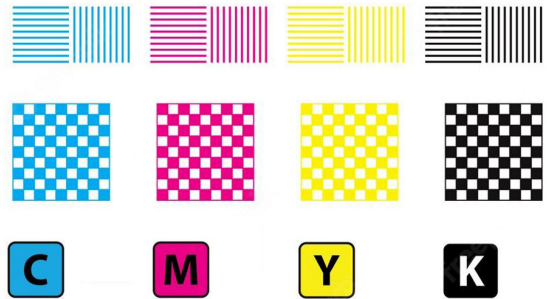

CMYK Test Page

test-print.com

COLOR PRINT TEST CALIBRATION