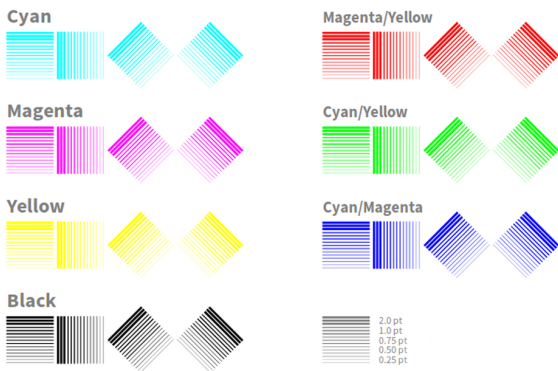

CMYK Test Page

test-print.com

COLOR PRINT TEST CALIBRATION