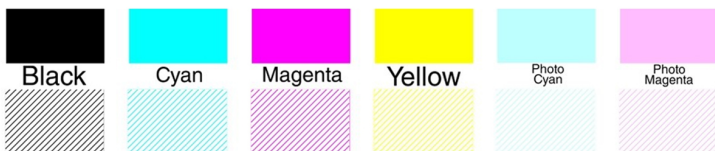

CMYK Test Page

test-print.com

COLOR PRINT TEST CALIBRATION